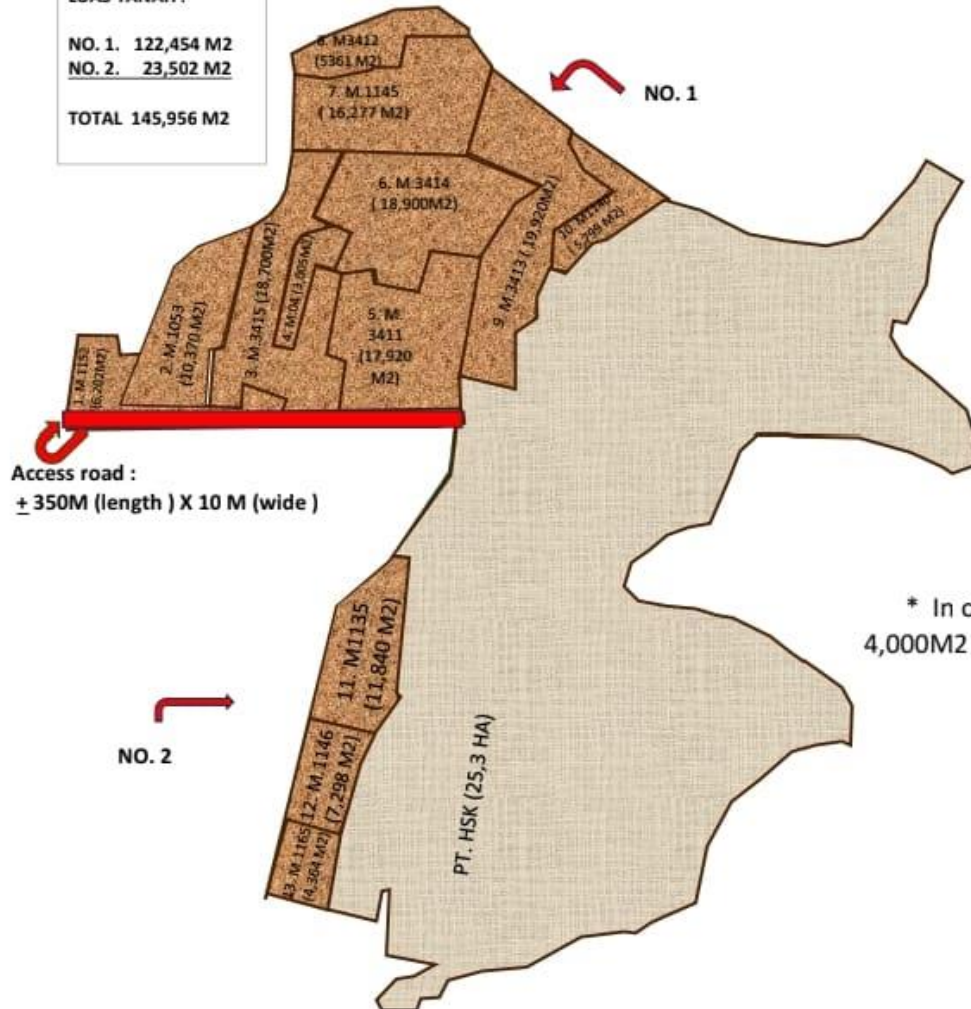


LOCATION OF LAND : DESA CIBOGO, KEC. CIBOGO KABUPATEN SUBANG

1. Land Size : 145.956 m²

2. Address : Desa Cibogo, Kec. Cibogo Kab. Subang Jawa Barat

3. Zone : Industrial Area

4. Land certificate : Certificate of ownership

5. Neighborhood of site ;

1. Immediate next to south west ; National Polytechnic University of Subang

2. Immediate next to east ; PT. Dahana (affiliated weapons and materials company under Indonesia defense Ministry : 600 HA)

Politeknik Negeri Subang

As Syifa Boarding
School Wanareja Subang

PETA TANAH CIBOGO

LUAS TANAH :
NO. 1. 122,454 M2
NO. 2. 23,502 M2
TOTAL 145,956 M2

* In case of transaction only 122,454 M2, total ± 4,000M2 land will be excluded from transaction in order to afford access road for PT. HSK