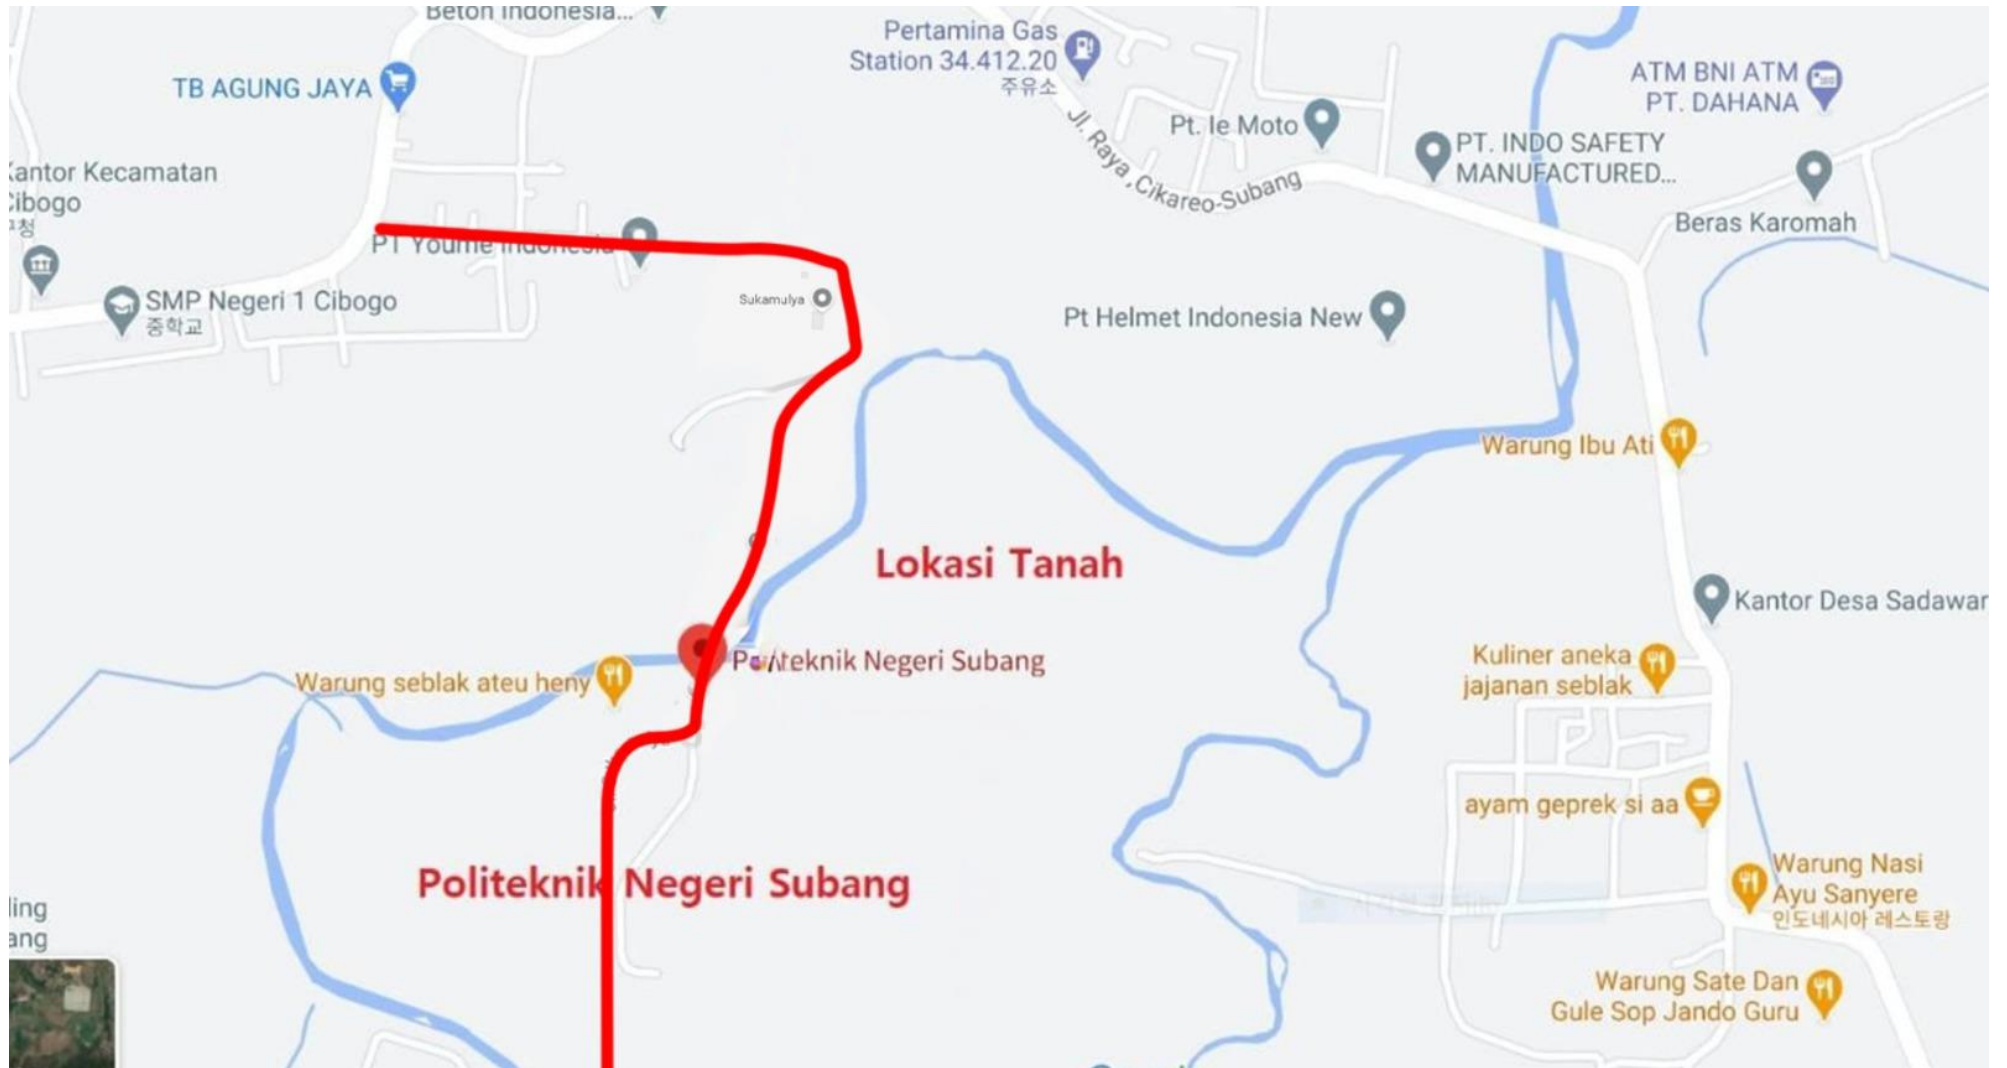


LOCATION OF LAND : DESA CIBOGO, KEC. CIBOGO KABUPATEN SUBANG

1. Land Size : 145.956 m²

2. Address : Desa Cibogo, Kec. Cibogo Kab. Subang Jawa Barat

3. Zone : Industrial Area

4. Land certificate : Certificate of ownership

5. Neighborhood of site ;

1. Immediate next to south west ; National Polytechnic University of Subang

2. Immediate next to east ; PT. Dahana (affiliated weapons and materials company under Indonesia defense Ministry : 600 HA)

Kantor Desa Cibogo

Pabrik Patna

SPBU Pertamina
34.412.20

PT. INDO SAF
MANUFACTUR

PT Youme Indonesia

LOKASI TANAH DESA CIBOGO

Pt Helmet Indonesia

Jl. Sukamulya Cibogo